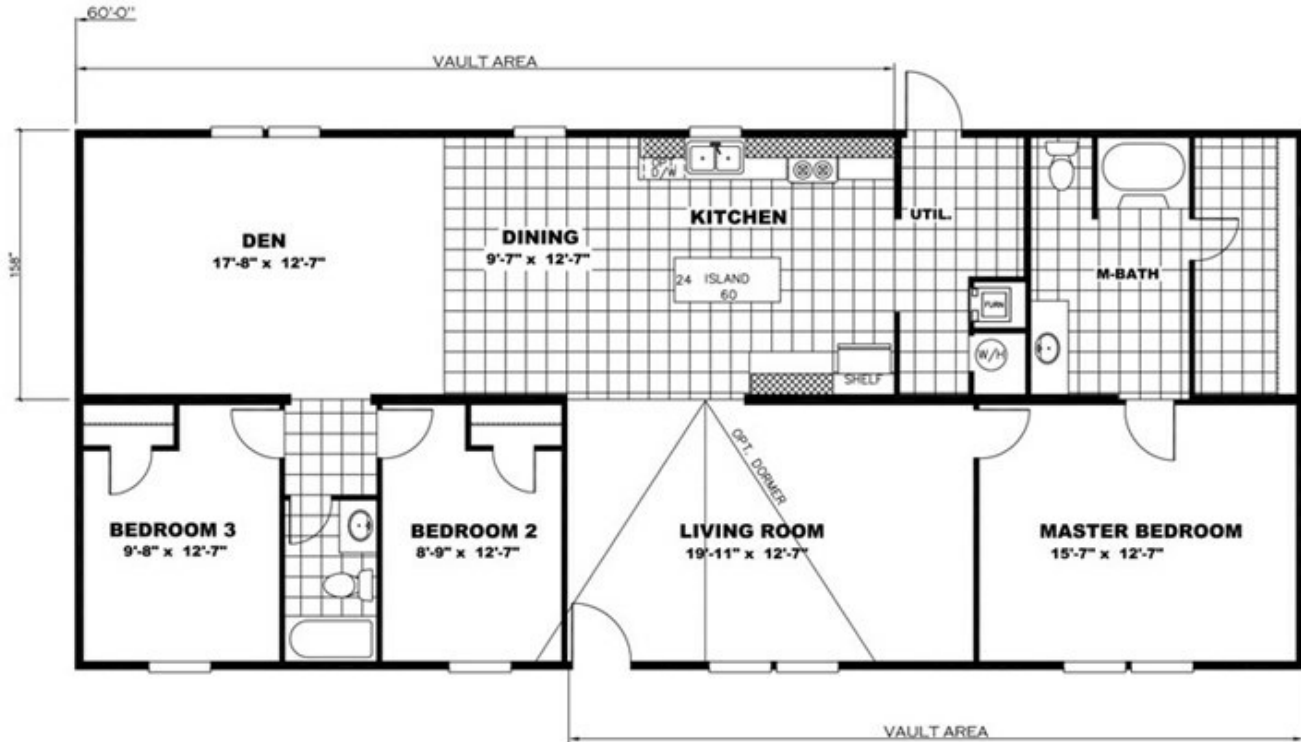

# JUBILATION

Model number: 98TRU28603RH

3 beds • 2 baths • 1680 sq.ft. • 28' width • 60' depth

Our home building facilities invest in continuous product and process improvements. Plans, dimensions, features, materials, specifications and availability are subject to change without notice or obligation. Renderings and floor plans are representative likenesses of our homes and may differ from the actual homes. We invite you to tour a Home Center near you and inspect the highest value in quality housing available or call (505) 753-8428 to speak with a Home Consultant. Copyright 2017, CMH. All rights reserved.