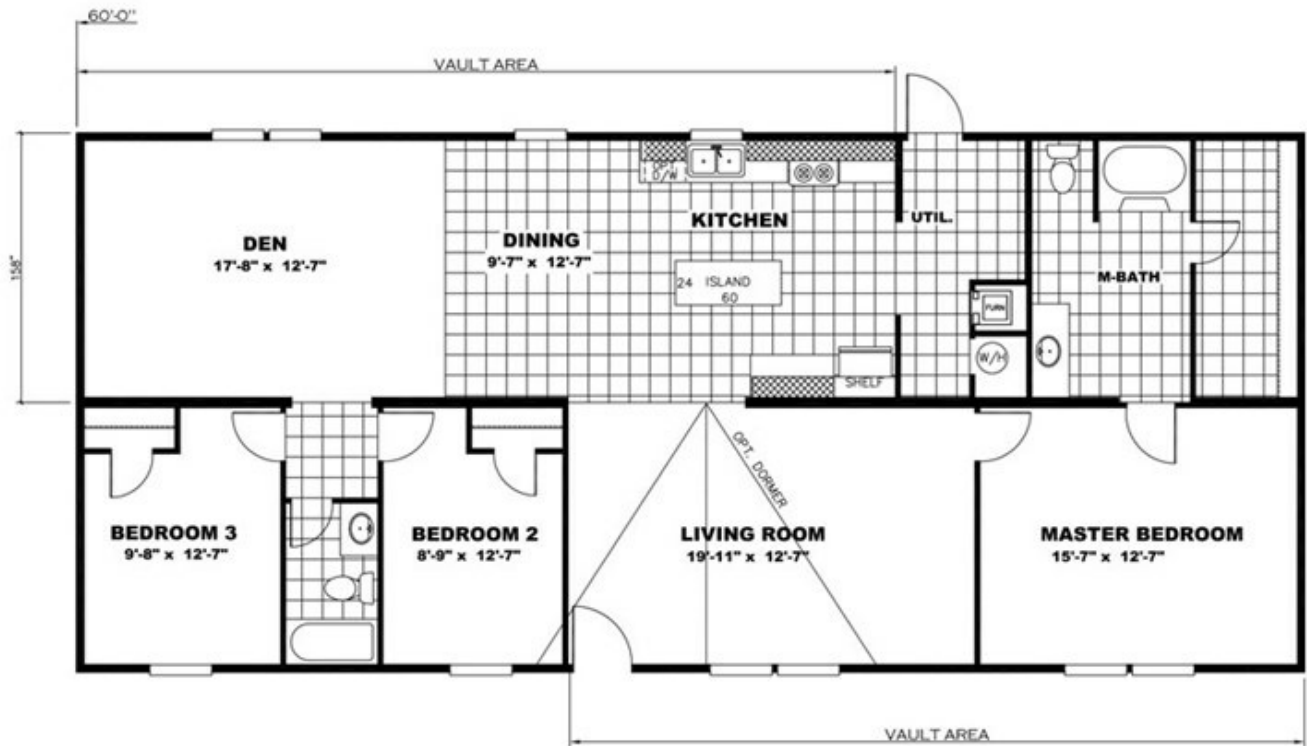

SET UP IN JUBILATION

**JUBILATION** Floor plan number: BL2001850TXAB

**3 beds • 2 baths • 1680 sq.ft. • 28' width • 60' depth**

Our home building facilities invest in continuous product and process improvements. Plans, dimensions, features, materials, specifications and availability are subject to change without notice or obligation. Renderings and floor plans are representative likenesses of our homes and may differ from the actual homes. We invite you to tour a Home Center near you and inspect the highest value in quality housing available or call (505) 753-8428 to speak with a Home Consultant. Copyright 2017, CMH. All rights reserved.