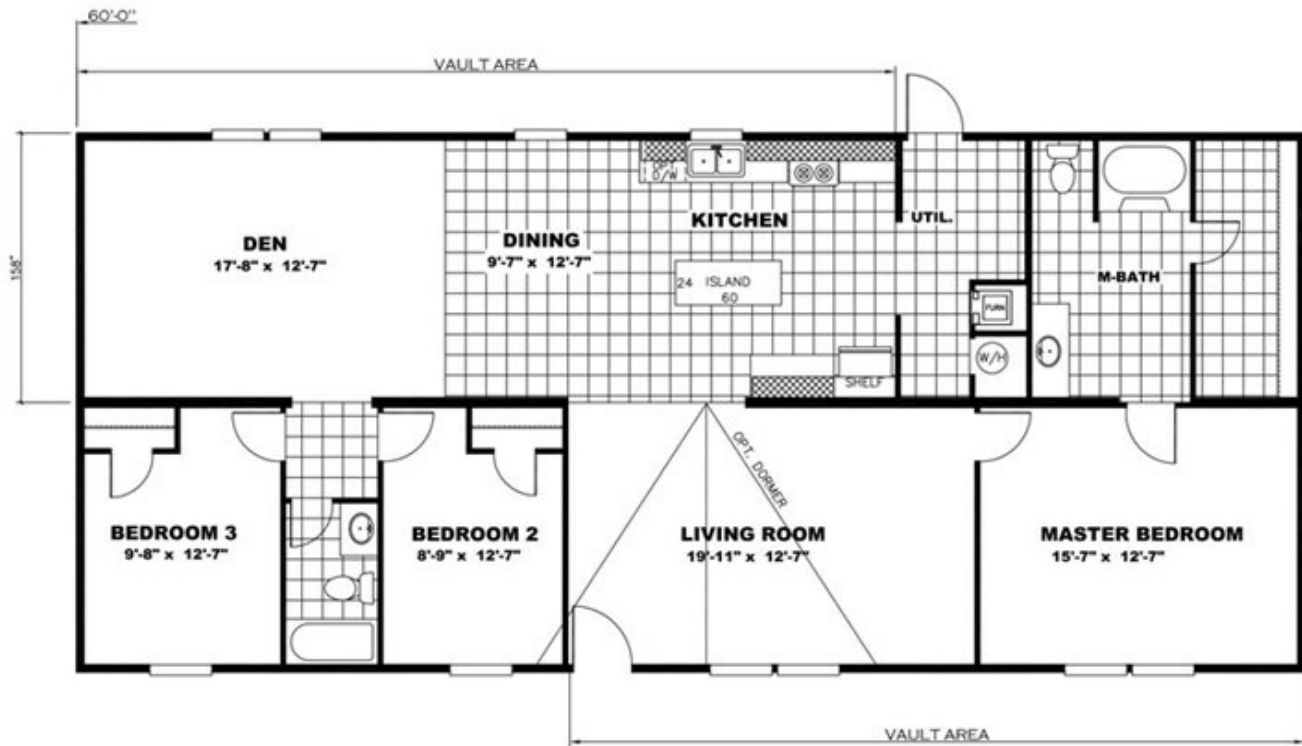

JUBILATION

JUBILATION Floor plan number: BL2002086TXAB
3 beds • 2 baths • 1680 sq.ft. • 28' width • 60' depth

Our home building facilities invest in continuous product and process improvements. Plans, dimensions, features, materials, specifications and availability are subject to change without notice or obligation. Renderings and floor plans are representative likenesses of our homes and may differ from the actual homes. We invite you to tour a Home Center near you and inspect the highest value in quality housing available or call (505) 753-8428 to speak with a Home Consultant. Copyright 2017, CMH. All rights reserved.