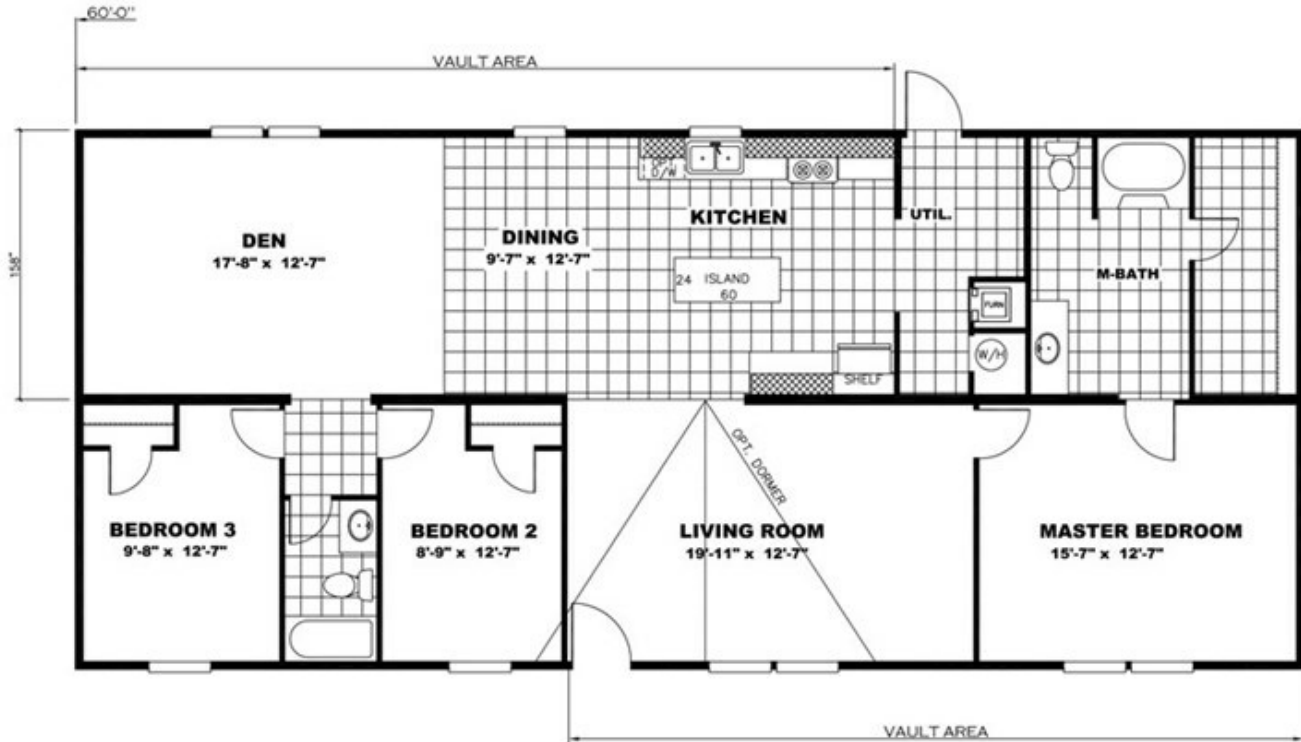

JUBILATION

Model number: 98TRU28603RH

3 beds • 2 baths • 1680 sq.ft. • 28' width • 60' depth

Our home building facilities invest in continuous product and process improvements. Plans, dimensions, features, materials, specifications and availability are subject to change without notice or obligation. Renderings and floor plans are representative likenesses of our homes and may differ from the actual homes. We invite you to tour a Home Center near you and inspect the highest value in quality housing available or call (505) 753-8428 to speak with a Home Consultant. Copyright 2017, CMH. All rights reserved.