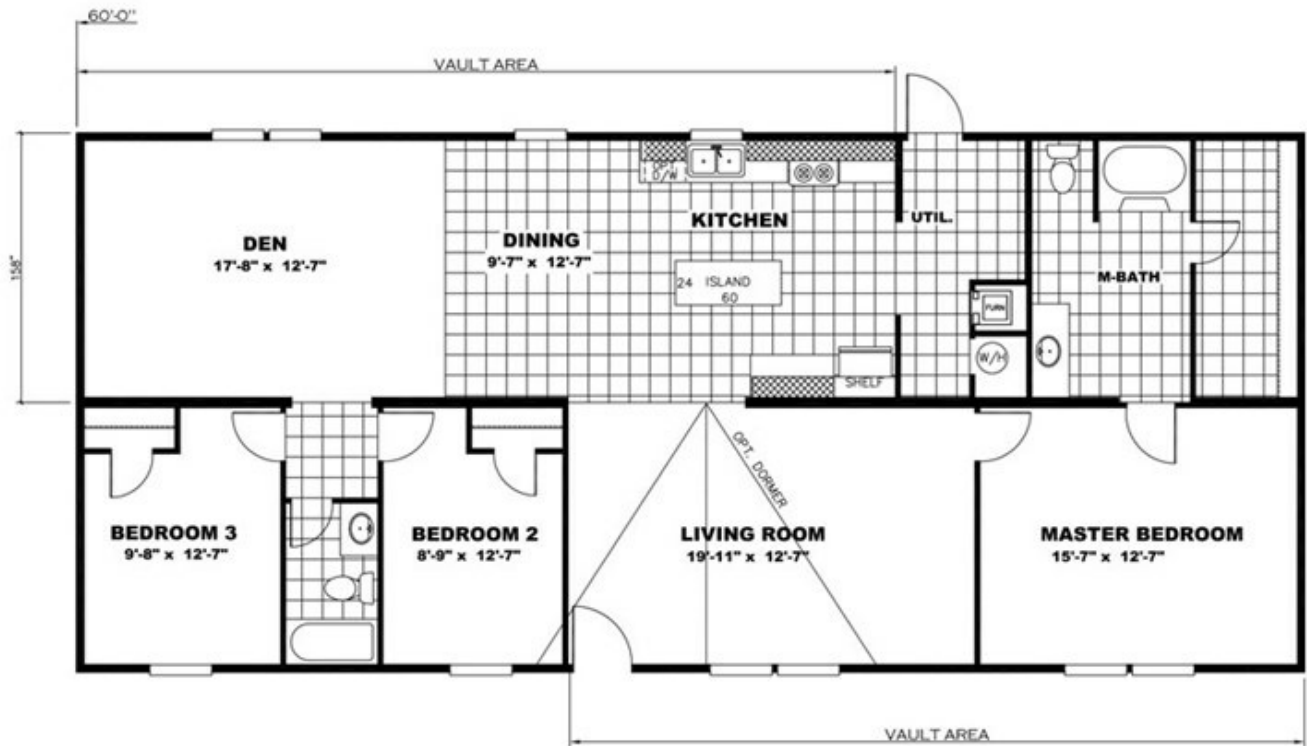

SET UP IN JUBILATION

**JUBILATION** Floor plan number: BL2002089TXAB

**3 beds • 2 baths • 1680 sq.ft. • 28' width • 60' depth**

Our home building facilities invest in continuous product and process improvements. Plans, dimensions, features, materials, specifications and availability are subject to change without notice or obligation. Renderings and floor plans are representative likenesses of our homes and may differ from the actual homes. We invite you to tour a Home Center near you and inspect the highest value in quality housing available or call (505) 753-8428 to speak with a Home Consultant. Copyright 2017, CMH. All rights reserved.